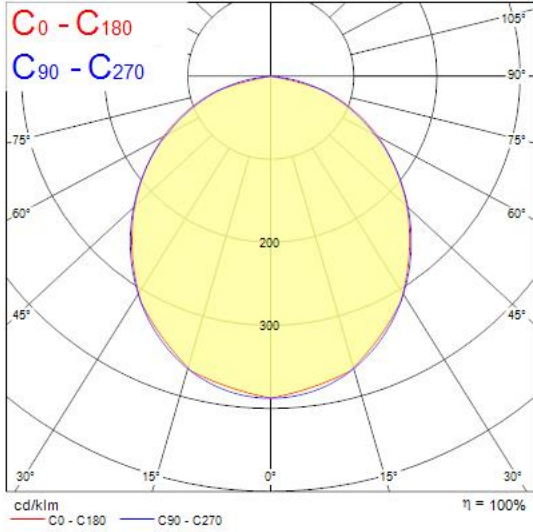

Photometry