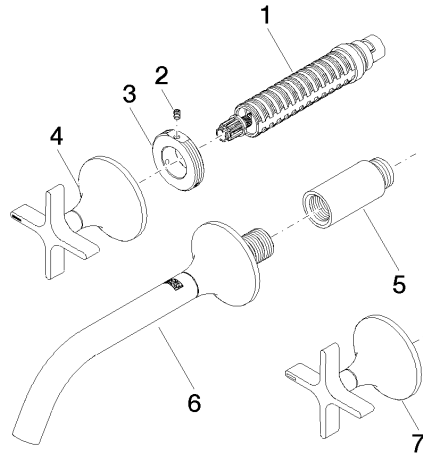

36 712 809 Product version from 3/13/2017

- 190mm projection
- fixed spout
- circular, air-enriched flow
- hole diameter valve 35 mm
- hole diameter spout 35 mm
- rosettes Ø 60 mm
- max. flow 5.7 l/min
- lead-free
- This product can help a building meet the requirements of Green Building Rating Systems, e.g. LEED®, BREEAM®, DGNB
- WRAS

36 712 809 Product version from 3/13/2017

mm [inches]

Flow rate chart

Trajectory diagram

Codes & Standards

DIN 4109

ISO 3822

Scottish Water
Byelaws

UK Water Supply
Regulations

Ü-Zeichen

VAIA Wall-mounted basin mixer without pop-up waste - Chrome

VAIA

36 712 809 Product version from 3/13/2017

Certificates and sustainability

LGA_29	WRAS_2312	EPD-DOR-20230287 -IBA1-EN Environmental.prod uct-declarat
--------	-----------	--

Spare parts list

No.	Item Number	Name	Quantity used	Delivery time
3	09 21 02 163 90	Mounting Ø 42 x 18 mm -	2.00	14
1	90 90 03 157 00 90	Head part clockwise closing 1/2" -	2.00	14
4	90 20 80 011 00-00	Handle for side valve Hot Ø 71 x 63 mm - Chrome	1.00	20
2	09 31 11 008 90	Mounting Threaded pin with hexagon socket M4 x 6 mm	2.00	14
5	09 24 03 081 10 90	Extension 1/2" x 50 mm -	1.00	14
7	90 20 80 010 00-00	Handle for bath/washstand deck mounting Cold Ø 71 x 63 mm - Chrome	1.00	20
6	13 800 809-00	VAIA Wall-mounted basin spout without pop-up waste - Chrome	1.00	20