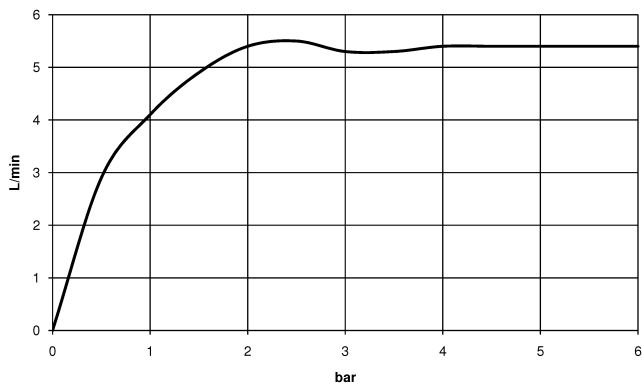

36 712 809 Product version from 3/13/2017

- 190mm projection
- fixed spout
- circular, air-enriched flow
- hole diameter valve 35 mm
- hole diameter spout 35 mm
- rosettes Ø 60 mm
- max. flow 5.7 l/min
- lead-free
- This product can help a building meet the requirements of Green Building Rating Systems, e.g. LEED®, BREEAM®, DGNB
- WRAS

Required miscellaneous

- Concealed wall-mounted mixer variable positioning -** 35 720 970 90
- min. recess depth 85 mm
 - max. recess depth 145 mm

Required miscellaneous

- Concealed wall-mounted mixer centred spout -** 35 700 970 90
- min. recess depth 85 mm
 - max. recess depth 145 mm

36 712 809 Product version from 3/13/2017

mm [inches]

Flow rate chart

Trajectory diagram

Codes & Standards

DIN 4109

ISO 3822

Scottish Water
Byelaws