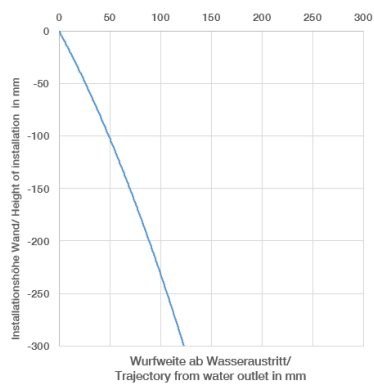

36 712 809 Product version from 3/13/2017

- 190mm projection
- fixed spout
- circular, air-enriched flow
- hole diameter valve 35 mm
- hole diameter spout 35 mm
- rosettes Ø 60 mm
- max. flow 5.7 l/min
- lead-free
- This product can help a building meet the requirements of Green Building Rating Systems, e.g. LEED®, BREEAM®, DGNB
- WRAS

36 712 809 Product version from 3/13/2017

mm [inches]

Flow rate chart

Trajectory diagram

Codes & Standards

DIN 4109

ISO 3822

Scottish Water
Byelaws

UK Water Supply
Regulations

Ü-Zeichen

VAIA Wall-mounted basin mixer without pop-up waste - Chrome

VAIA

36 712 809 Product version from 3/13/2017

Certificates and sustainability

LGA_29	WRAS_2312	EPD-DOR-20230287 -IBA1-EN Environmental.prod uct-declarat
--------	-----------	--