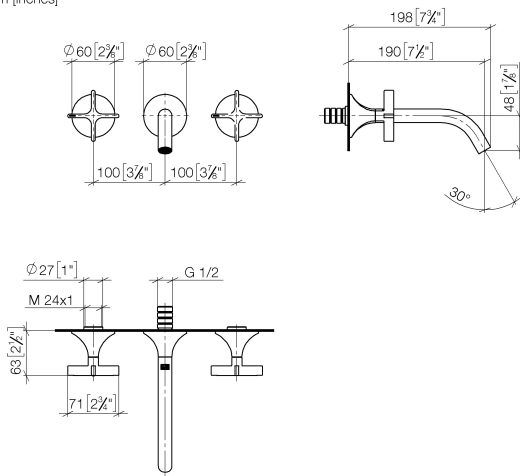

36 712 809 Product version from 3/13/2017

- 190mm projection
- fixed spout
- circular, air-enriched flow
- hole diameter valve 35 mm
- hole diameter spout 35 mm
- rosettes Ø 60 mm
- max. flow 5.7 l/min
- lead-free
- This product can help a building meet the requirements of Green Building Rating Systems, e.g. LEED®, BREEAM®, DGNB
- WRAS

Required miscellaneous

- Concealed wall-mounted mixer variable positioning -** 35 720 970 90
- min. recess depth 85 mm
 - max. recess depth 145 mm

Required miscellaneous

- Concealed wall-mounted mixer centred spout -** 35 700 970 90
- min. recess depth 85 mm
 - max. recess depth 145 mm

36 712 809 Product version from 3/13/2017

mm [inches]

Flow rate chart

Trajectory diagram

Codes & Standards

DIN 4109

ISO 3822

Scottish Water
Byelaws

Spare parts list

No.	Item Number	Name	Quantity used	Delivery time
3	09 21 02 163 90	Mounting Ø 42 x 18 mm -	2.00	14
1	90 90 03 157 00 90	Head part clockwise closing 1/2" -	2.00	14
4	90 20 80 011 00-00	Handle for side valve Hot Ø 71 x 63 mm - Chrome	1.00	20
2	09 31 11 008 90	Mounting Threaded pin with hexagon socket M4 x 6 mm	2.00	14
5	09 24 03 081 10 90	Extension 1/2" x 50 mm -	1.00	14
7	90 20 80 010 00-00	Handle for bath/washstand deck mounting Cold Ø 71 x 63 mm - Chrome	1.00	20
6	13 800 809-00	VAIA Wall-mounted basin spout without pop-up waste - Chrome	1.00	20