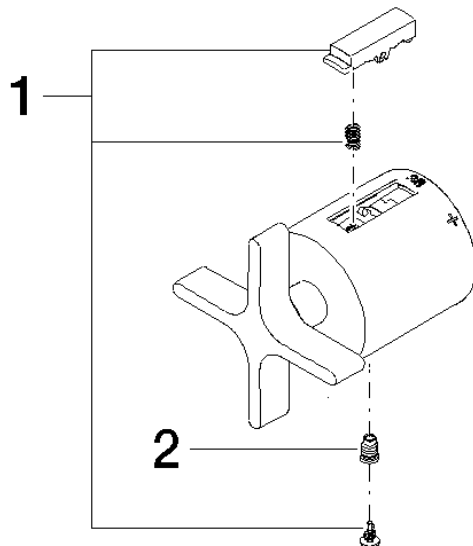

Handle for thermostat Ø 46 mm - Champagne (22kt Gold)

SPARE PARTS

90 17 33 029 00 Product version from 4/1/2025

	Champagne (22kt Gold)	90 17 33 029 00-47
	Chrome	90 17 33 029 00-00
	Brushed Platinum	90 17 33 029 00-06
	Platinum	90 17 33 029 00-08
	Dark Chrome	90 17 33 029 00-19
	Brushed Light Gold (PVD)	90 17 33 029 00-27
	Brushed Durabronze (23kt Gold)	90 17 33 029 00-28
	Brushed Dark Brass (PVD)	90 17 33 029 00-39
	Brushed Champagne (22kt Gold)	90 17 33 029 00-46
	Brushed Dark Platinum	90 17 33 029 00-99

## Handle for thermostat Ø 46 mm - Champagne (22kt Gold)

SPARE PARTS

90 17 33 029 00 Product version from 4/1/2025

## Handle for thermostat Ø 46 mm - Champagne (22kt Gold)

SPARE PARTS

90 17 33 029 00 Product version from 4/1/2025

90 17 33 029 00 Product version from 4/1/2025

Parts for other finishes can be found here: [Chrome](#)

## Spare parts list

No.	Item Number	Name	Quantity used	Delivery time
1	90 21 33 011 00-13	Repair kit for thermostat handle - black	1.00	14
2	90 31 11 517 00 90	Bolt for thermostat handle M5 -	1.00	14