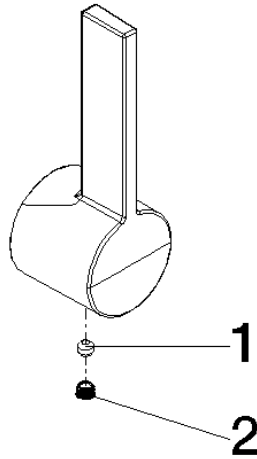

Lever - Brushed Platinum

SPARE PARTS

90 20 86 004 00 Product version from 4/1/2025

	Brushed Platinum	90 20 86 004 00-06
	Chrome	90 20 86 004 00-00
	Platinum	90 20 86 004 00-08
	Durabrand (23kt Gold)	90 20 86 004 00-09
	Dark Chrome	90 20 86 004 00-19
	Brushed Light Gold (PVD)	90 20 86 004 00-27
	Brushed Durabrand (23kt Gold)	90 20 86 004 00-28
	Matte Black	90 20 86 004 00-33
	Brushed Dark Brass (PVD)	90 20 86 004 00-39
	Brushed Bronze (PVD)	90 20 86 004 00-42
	Brushed Champagne (22kt Gold)	90 20 86 004 00-46
	Champagne (22kt Gold)	90 20 86 004 00-47
	Brushed Chrome	90 20 86 004 00-93
	Brushed Dark Platinum	90 20 86 004 00-99

Lever - Brushed Platinum

SPARE PARTS

90 20 86 004 00 Product version from 4/1/2025

Lever - Brushed Platinum

SPARE PARTS

90 20 86 004 00 Product version from 4/1/2025

90 20 86 004 00 Product version from 4/1/2025

Parts for other finishes can be found here: [Chrome](#)

Spare parts list

No.	Item Number	Name	Quantity used	Delivery time
1	90 31 11 063 00 90	Mounting Threaded pin with hexagon socket with cup point M5 x 4 mm -	1.00	14
2	90 31 20 109 00 90	Plug -	1.00	14