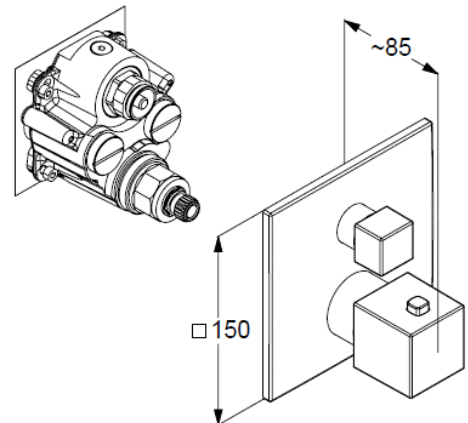

Technische Daten/ Technical Data

KLUDI DECUS

concealed thermostatic shower mixer
trim set with functional unit

Ref.: 548853975

Finishes:
39 matt black

Product description

Manufacturer KLUDI GmbH & Co. KG

Typ: KLUDI DECUS

concealed thermostatic shower mixer
trim set with functional unit

Ref.: 548853975

concealed thermostatic shower mixer
trim set without pre-installation set
for pre-installation set KLUDI SLIM.BOXX Ref.: 88022
wall mounted
trim set with functional unit
with ceramic shut-off valve 90°
temperature handle with hot water safety at 40°C
flow rate at 3 bar 28 l/min.
with integrated back flow preventer

Produktabbildung/ Product picture

Maßzeichnung/ Dimensional drawing

Durchfluss/ Flow rate