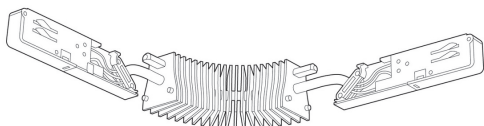

Concord

Lytespan 3 Flexible Corner Coupler - White 2020798

Features

- Lytespan 3 - 3 Circuit Track Flexible Corner coupler, provides electrical connection between two tracks, aluminium, (LxWxH) 130x37x45mm, 1.00kg, White

Product Overview

Product name	Lytespan 3 Flexible Corner Coupler - White
Technology	Accessory
Housing	Aluminium
Environment	Internal
E-number FI	4270123
E-number SE	7437118
Housing colour	White
Product EAN number	5025768207985
Warranty	5 years