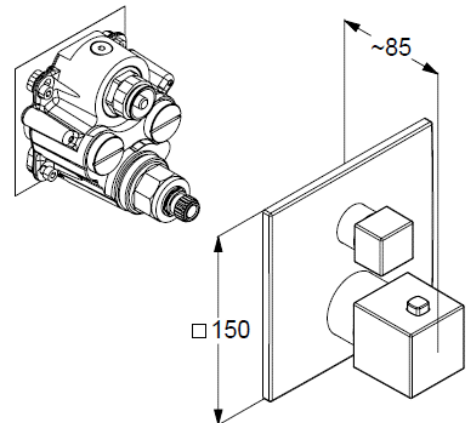

Technische Daten/ Technical Data

KLUDI DECUS

concealed thermostatic shower mixer
trim set with functional unit

Ref.: 54885N075

Finishes:

NO Brushed Gold (18) PVD

Product description

Manufacturer KLUDI GmbH & Co. KG

Typ: KLUDI DECUS

concealed thermostatic shower mixer
trim set with functional unit

Ref.: 54885N075

concealed thermostatic shower mixer
trim set without pre-installation set
for pre-installation set KLUDI SLIM.BOXX Ref.: 88022
wall mounted
trim set with functional unit
with ceramic shut-off valve 90°
temperature handle with hot water safety at 40°C
flow rate at 3 bar 28 l/min.
with integrated back flow preventer

Produktabbildung/ Product picture

Maßzeichnung/ Dimensional drawing

Durchfluss/ Flow rate