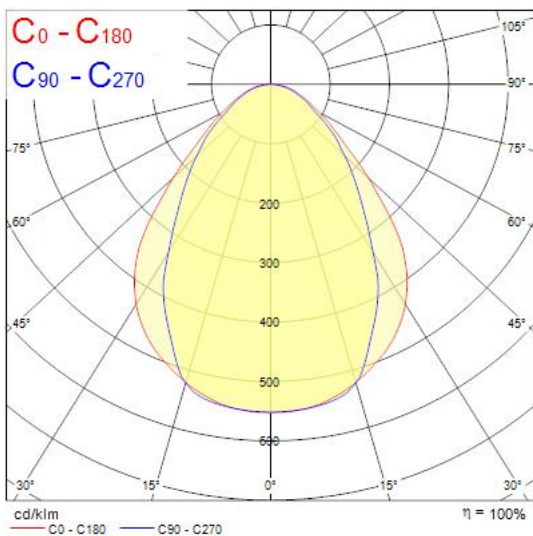

Concord

OFFICELYTE 600 4000K HE EM 2069501

Colour Variation Initial (SDCM)	3
Beam Angle (°)	87
Glare control	< 19
Photobiological Risk Group	RG1
Luminous flux (emergency) (lm)	360
Total power consumption (W)	26.5
Electrical protection	Class I
Control gear type	LED driver constant current
Dimmable	No
Housing colour	RAL9016
IP rating	IP20
IK rating	IK03
Product EAN number	5025768695010
Warranty	5 years
Dimming method	N/A

Photometry