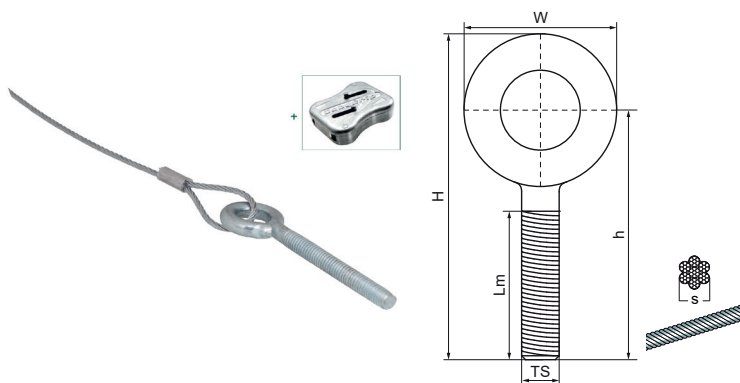

## Walraven DobyGrip Stud

(K6510)

wire suspension

### Features & benefits

- for a quick and easy fixing to ceilings by means of a wall plug/drop-in-anchor
- reduces installation time compared to conventional methods
- wire suspension system for high loads
- all wires are supplied including Walraven DobyGrip Lock
- material: 7x7 stranded galvanized steel wire rope
- strict quality inspection procedures and independent tests ensure reliability
- see also: Walraven DobyGrip Info Page

Product Number	Cable Length	Cable Diameter	Thread Size	Length Metrical Thread	Maximum Allowed Load Faz	Total Height	Total Width	Total Depth
<i>Reference letter</i>	<i>CL</i>	<i>CD</i>	<i>TS</i>	<i>Lm</i>	<i>Fa,z</i>	<i>H</i>	<i>W</i>	<i>DtT</i>
<i>Unit description</i>	<i>mm</i>	<i>mm</i>		<i>mm</i>	<i>N</i>	<i>mm</i>	<i>mm</i>	<i>mm</i>
09482281	1,000	2	M8	56	500	87	25	8
09482282	2,000	2	M8	56	500	87	25	8
09482283	3,000	2	M8	56	500	87	25	8
09482285	5,000	2	M8	56	500	87	25	8