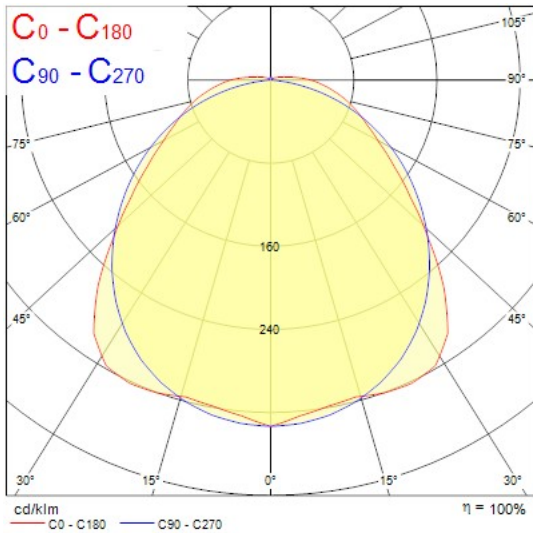

RESISTO 1500 IP66 7600LM 840 EM 0010347

Total power consumption (W)	59
Electrical protection	Class I
Control gear type	LED driver constant current
Dimmable	No
Housing colour	Grey
IP rating	IP66
IK rating	IK08
Product EAN number	5410288103471
Warranty	5 years
Dimming method	N/A

Photometry