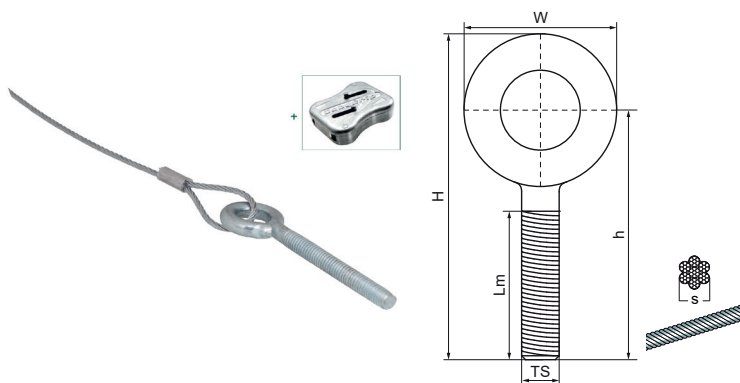

Walraven DobyGrip Stud

(K6510)

wire suspension

Features & benefits

- for a quick and easy fixing to ceilings by means of a wall plug/drop-in-anchor
- reduces installation time compared to conventional methods
- wire suspension system for high loads
- all wires are supplied including Walraven DobyGrip Lock
- material: 7x7 stranded galvanized steel wire rope
- strict quality inspection procedures and independent tests ensure reliability
- see also: Walraven DobyGrip Info Page

Product Number	Cable Length	Cable Diameter	Thread Size	Length Metrical Thread	Maximum Allowed Load Faz	Total Height	Total Width	Total Depth
<i>Reference letter</i>	<i>CL</i>	<i>CD</i>	<i>TS</i>	<i>Lm</i>	<i>Fa,z</i>	<i>H</i>	<i>W</i>	<i>DtT</i>
<i>Unit description</i>	<i>mm</i>	<i>mm</i>		<i>mm</i>	<i>N</i>	<i>mm</i>	<i>mm</i>	<i>mm</i>
09482281	1,000	2	M8	56	500	87	25	8
09482282	2,000	2	M8	56	500	87	25	8
09482283	3,000	2	M8	56	500	87	25	8
09482285	5,000	2	M8	56	500	87	25	8