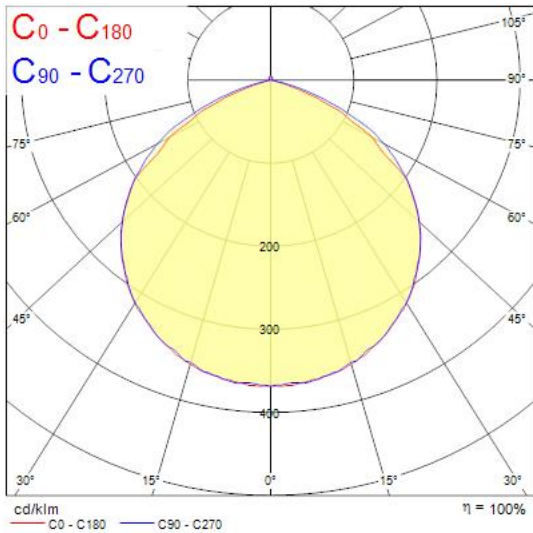

Start Flood IP65 PIR 5000LM 830 Black 0050177

Electrical protection	Class I
Control gear type	Not required
Dimmable	No
Housing colour	Black
IP rating	IP65
IK rating	IK05
Product EAN number	5410288501772
Warranty	3 years
Dimming method	N/A
Useful luminous flux (#use)	5000

Photometry