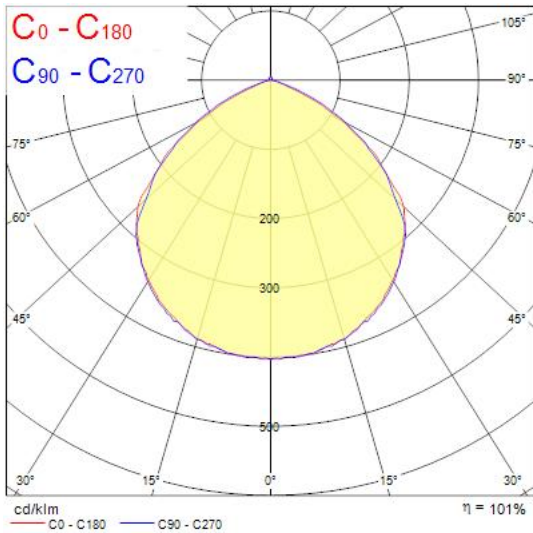

Start Flood IP65 PIR 3000LM 830 Black 0050176

Electrical protection	Class I
Control gear type	Not required
Dimmable	No
Housing colour	Black
IP rating	IP65
IK rating	IK05
Product EAN number	5410288501765
Warranty	3 years
Dimming method	N/A
Useful luminous flux (#use)	3000

Photometry