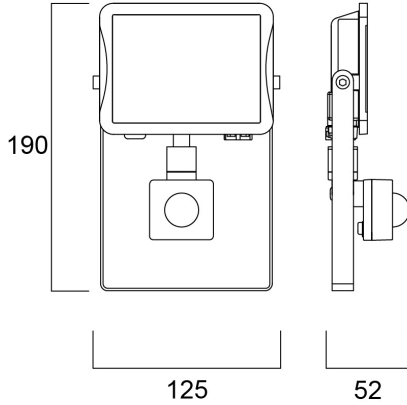

Start Flood IP65 PIR 3000LM 830 Black 0050176

Technical drawings

Data table

GENERAL DATA

Product name	Start Flood IP65 PIR 3000LM 830 Black
Technology	LED
Cap/Base	N/A
Housing	Aluminium
Mount	Ceiling surface mounting, Wall surface mounted
General application	Residential & Consumer
Operating temperature range (°C)	-20°C...+40°C
ETIM Class	EC001744
Warranty	3 years

OPTICAL DATA

Useful luminous flux (#use)	3000
Fixture luminous flux (lm)	3000
Luminaire efficacy (lm/W)	111
Correlated colour temperature (k)	3000
Light colour	Warm White