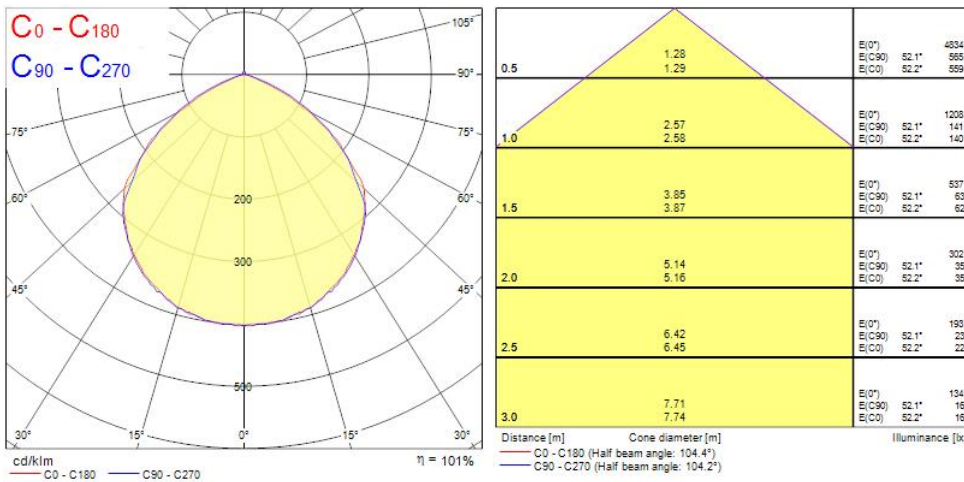

Start Flood IP65 PIR 3000LM 830 Black 0050176

Electrical protection	Class I
Control gear type	Not required
Dimmable	No
Housing colour	Black
IP rating	IP65
IK rating	IK05
Product EAN number	5410288501765
Warranty	3 years
Dimming method	N/A
Useful luminous flux (#use)	3000

Photometry