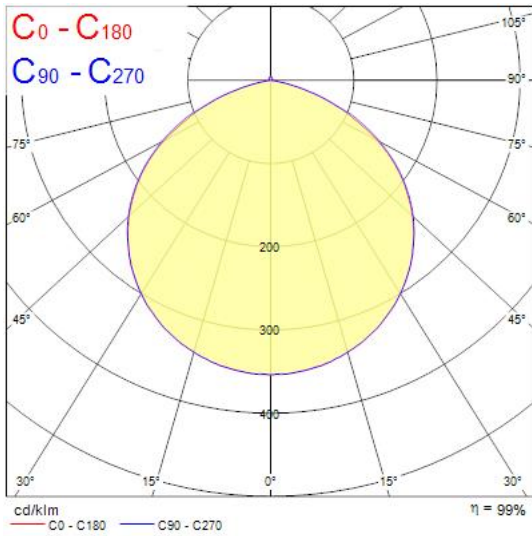

Start Flood IP65 10000LM 830 Black 0050175

Dimmable	No
Housing colour	Black
IP rating	IP65
IK rating	IK07
Product EAN number	5410288501758
Warranty	3 years
Dimming method	N/A
Useful luminous flux (#use)	10000

Photometry