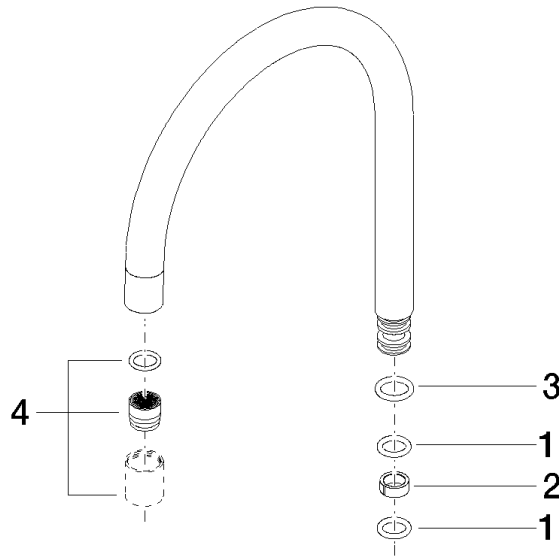

**Spout 165 mm, 5,68 l/min. - Brushed Champagne (22kt Gold)**

SPARE PARTS

90 28 22 206 01

	Brushed Champagne (22kt Gold)	90 28 22 206 01-46
	Chrome	90 28 22 206 01-00
	Brushed Platinum	90 28 22 206 01-06
	Platinum	90 28 22 206 01-08
	Durabronze (23kt Gold)	90 28 22 206 01-09
	Dark Chrome	90 28 22 206 01-19
	Brushed Durabronze (23kt Gold)	90 28 22 206 01-28
	Matte Black	90 28 22 206 01-33
	Brushed Bronze (PVD)	90 28 22 206 01-42
	Champagne (22kt Gold)	90 28 22 206 01-47
	Brushed Chrome	90 28 22 206 01-93
	Brushed Dark Platinum	90 28 22 206 01-99

Spout 165 mm, 5,68 l/min. - Brushed Champagne (22kt Gold)

SPARE PARTS

---

90 28 22 206 01

Spout 165 mm, 5,68 l/min. - Brushed Champagne (22kt Gold)

SPARE PARTS

---

90 28 22 206 01

90 28 22 206 01

Parts for other finishes can be found here: [Chrome](#)

### Spare parts list

No.	Item Number	Name	Quantity used	Delivery time
1	90 14 10 011 00 90	O-Ring EPDM 70 11,0 x 2,5 mm -	2.00	14
3	90 14 15 021 00 90	Ring Ø 19,5 x 5,4 mm -	1.00	14
4	90 23 01 067 03-46	Aerator laminar M16x1 - Brushed Champagne (22kt Gold)	1.00	40
2	90 14 15 020 03 90	Support ring -	1.00	14