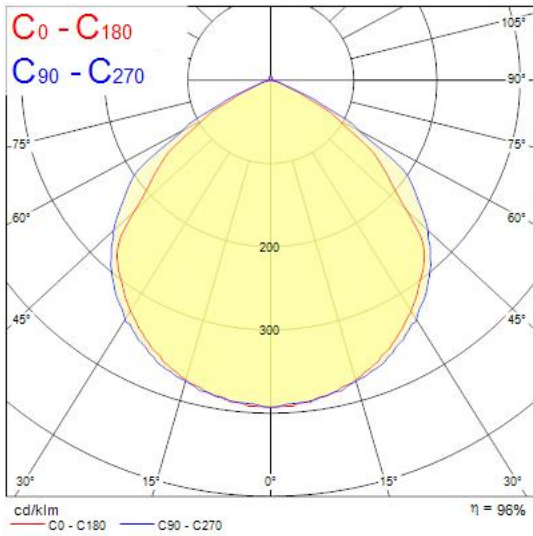

START FLOOD IP65 2000LM 840 BLACK 0050174

Dimmable	No
Housing colour	Black
IP rating	IP65
IK rating	IK06
Product EAN number	5410288501741
Warranty	3 years
Dimming method	N/A
Useful luminous flux (#use)	2000

Photometry