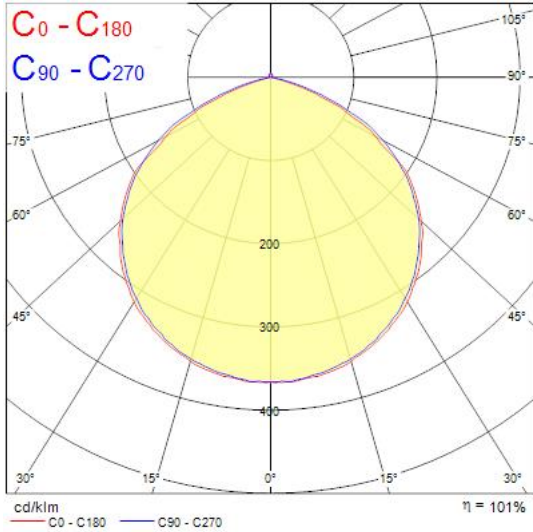

Start Flood IP65 5000LM 865 Black 0050172

Control gear type	Not required
Dimmable	No
Housing colour	Black
IP rating	IP65
IK rating	IK06
Product EAN number	5410288501727
Warranty	3 years
Dimming method	N/A
Useful luminous flux (#use)	5000

Photometry