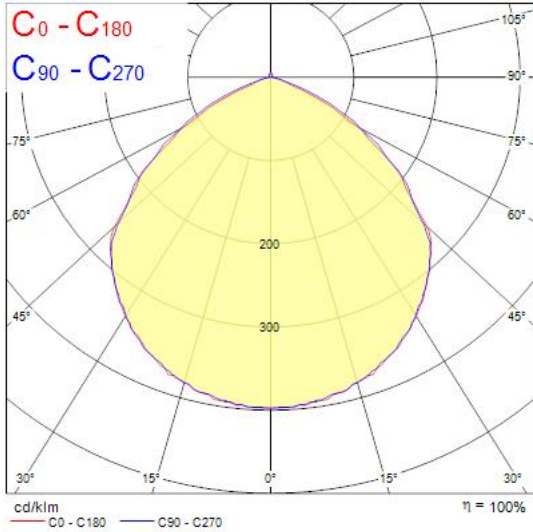

Start Flood IP65 3000LM 865 Black 0050171

Control gear type	Not required
Dimmable	No
Housing colour	Black
IP rating	IP65
IK rating	IK06
Product EAN number	5410288501710
Warranty	3 years
Dimming method	N/A
Useful luminous flux (#use)	3000

Photometry