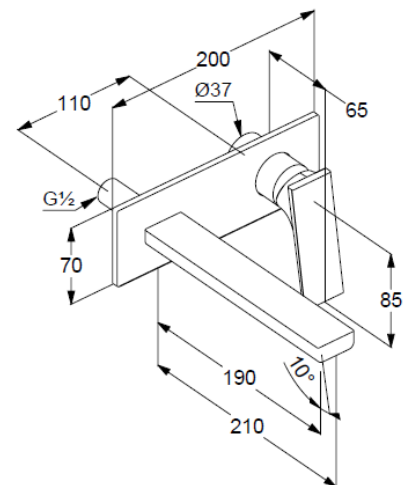

aerator, S-Pointer M24 PCA

flow rate at 3 bar 4,5 l/min.

fixed spout

EU taxonomy: max. 6 l/min. -

Substantial Contribution (SC) possible

### Produktabbildung/ Product picture

### Maßzeichnung/ Dimensional drawing