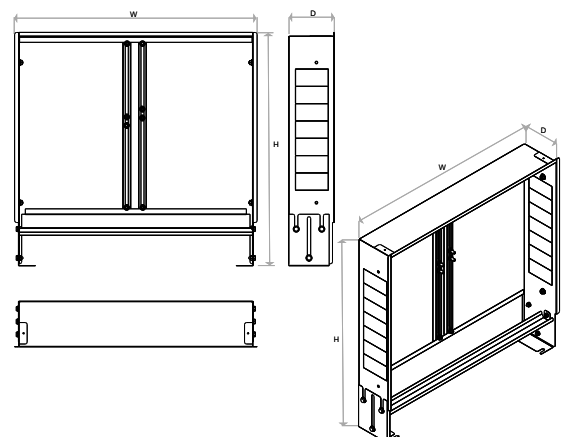

Product sheet - Surface mount cabinets without back plate

Article code	Width W (mm)	Height H (mm)	Depth D (mm)
UFH-CAB-O385Z	385	580	120
UFH-CAB-O615Z	615	580	120
UFH-CAB-O1015Z	1015	580	120

Material:	galvanized steel sheet 0,8 mm thick
Color:	RAL 9003
Suited for:	surface mounting
Version:	without back plate
Lock:	coin lock