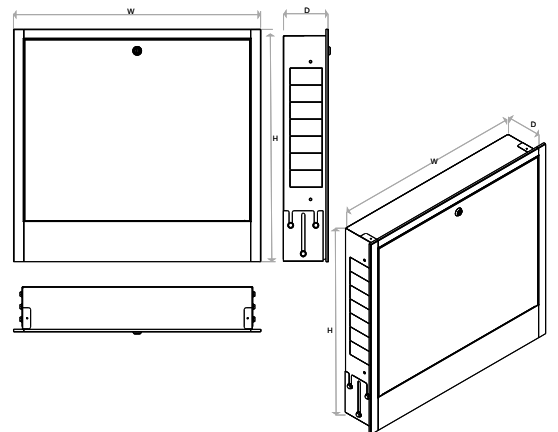

Product sheet - Surface mount cabinets with back plate

Article code	Width W (mm)	Height H (mm)	Depth D (mm)
UFH-CAB-O385	385	580	120
UFH-CAB-O615	615	580	120
UFH-CAB-O1015	1015	580	120

Material:	galvanized steel sheet 0,8 mm thick
Color:	RAL 9003
Suited for:	surface mounting
Version:	with back plate
Lock:	coin lock