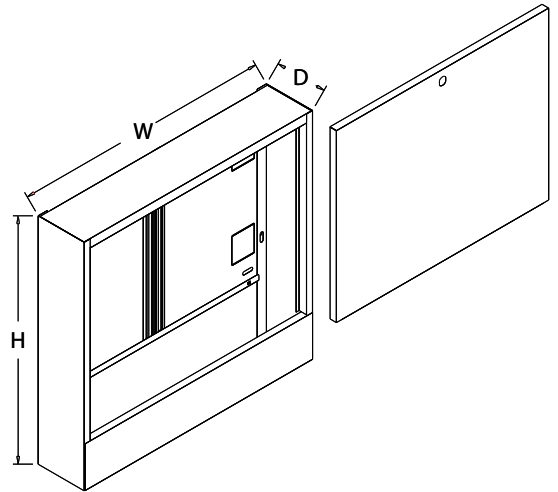

## Manifold cabinets for underfloor heating

Aesthetic, convenient, and safe

- **Top-quality** distribution boxes for underfloor heating
- Available in **surface-mounted** and **recessed** versions
- Surface-mounted version available **with and without backplate**
- Recessed version **adjustable** in height and depth
- Material: **stainless, galvanized steel plate 0.8 mm thick**
- Color: **white** (RAL9003)
- Equipped with a **coin slot**

### Product sheet - Recessed cabinets

Article code	Outer dimensions (mm)	Inner frame width W (mm)	Height H (mm)	Depth D (mm)
UFH-CAB-I455	480	455	575-665	110-175
UFH-CAB-I565	610	565	575-665	110-175
UFH-CAB-I715	760	715	575-665	110-175
UFH-CAB-I965	1010	965	575-665	110-175

<b>Material:</b>	galvanized steel sheet 0,8 mm thick
<b>Color:</b>	RAL 9003
<b>Suited for:</b>	recessed mounting
<b>Version:</b>	with back plate
<b>Lock:</b>	coin lock
<b>Design:</b>	with adjustable height and depth