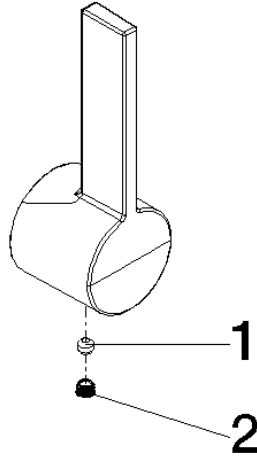

**Lever - Brushed Durabronz (23kt Gold)**

SPARE PARTS

90 20 86 004 00 Product version from 4/1/2025

	Brushed Durabronz (23kt Gold)	90 20 86 004 00-28
	Chrome	90 20 86 004 00-00
	Brushed Platinum	90 20 86 004 00-06
	Platinum	90 20 86 004 00-08
	Durabronz (23kt Gold)	90 20 86 004 00-09
	Dark Chrome	90 20 86 004 00-19
	Brushed Light Gold (PVD)	90 20 86 004 00-27
	Matte Black	90 20 86 004 00-33
	Brushed Dark Brass (PVD)	90 20 86 004 00-39
	Brushed Bronze (PVD)	90 20 86 004 00-42
	Brushed Champagne (22kt Gold)	90 20 86 004 00-46
	Champagne (22kt Gold)	90 20 86 004 00-47
	Brushed Chrome	90 20 86 004 00-93
	Brushed Dark Platinum	90 20 86 004 00-99

## Lever - Brushed Durabronze (23kt Gold)

SPARE PARTS

---

90 20 86 004 00 Product version from 4/1/2025

## Lever - Brushed Durabronze (23kt Gold)

SPARE PARTS

90 20 86 004 00 Product version from 4/1/2025

90 20 86 004 00 Product version from 4/1/2025

Parts for other finishes can be found here: [Chrome](#)

**Spare parts list**

No.	Item Number	Name	Quantity used	Delivery time
2	90 31 20 109 00 90	Plug -	1.00	14
1	90 31 11 063 00 90	Mounting Threaded pin with hexagon socket with cup point M5 x 4 mm -	1.00	14