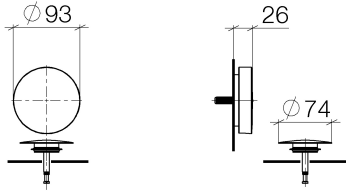

36 247 970 Product version from 3/13/2017

- drain Ø 52mm
- max. flow 27.8 l/min at 3 bar flow pressure

Also suitable for king-size baths.

In combination with 35 021 970 90 concealed single-lever mixer, is intrinsically safe under DIN EN 1717. Alternatively, ensure protection with vacuum breaker 35 150 970 90.

Required miscellaneous

Vacuum breaker -
•3/4" connection

35 150 970 90

Required miscellaneous

Bath spout with pop-up waste and overflow -
•bowden cable length 725 mm

35 248 970 90

Required miscellaneous

Vacuum breaker - Durabronz (23kt Gold)

36 150 970-09

Spare parts list

No.	Item Number	Name	Quantity used	Delivery time
3	04 31 20 031 48-09	Plug for pop-up waste and overflow set 100 x 70 x 68 mm - Durabronss (23kt Gold)	1.00	54
2	90 20 97 061 00-09	rotary handle Ø 93 x 52 mm - Durabronss (23kt Gold)	1.00	-
Spare part can no longer be ordered, please order the replacement item				
1	09 11 01 124-09	Cover Ø 72 x 11 mm - Durabronss (23kt Gold)	1.00	54