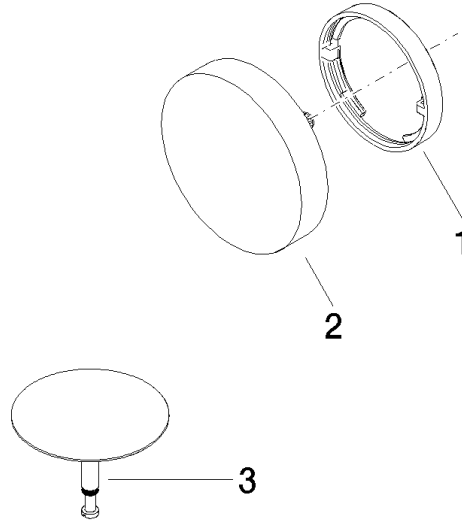

36 247 970 Product version from 3/13/2017

- drain Ø 52mm
- max. flow 27.8 l/min at 3 bar flow pressure

Also suitable for king-size baths.

In combination with 35 021 970 90 concealed single-lever mixer, is intrinsically safe under DIN EN 1717. Alternatively, ensure protection with vacuum breaker 35 150 970 90.

Required miscellaneous

Vacuum breaker -
•3/4" connection

35 150 970 90

Required miscellaneous

Bath spout with pop-up waste and overflow -
•bowden cable length 725 mm

35 248 970 90

Required miscellaneous

Vacuum breaker - Durabronz (23kt Gold)

36 150 970-09

Spare parts list

No.	Item Number	Name	Quantity used	Delivery time
3	04 31 20 031 48-09	Plug for pop-up waste and overflow set 100 x 70 x 68 mm - Durabronss (23kt Gold)	1.00	54
2	90 20 97 061 00-09	rotary handle Ø 93 x 52 mm - Durabronss (23kt Gold)	1.00	-
Spare part can no longer be ordered, please order the replacement item				
1	09 11 01 124-09	Cover Ø 72 x 11 mm - Durabronss (23kt Gold)	1.00	54