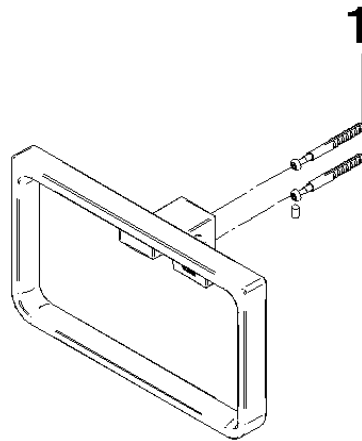

Towel ring - Matte Black

SERIES SPECIFIC

83 200 976 Product version from 4/1/2024

Towel ring - Matte Black

SERIES SPECIFIC

83 200 976 Product version from 4/1/2024

83 200 976 Product version from 4/1/2024

Spare parts list

No.	Item Number	Name	Quantity used	Delivery time
1	90 30 30 233 00 90	Attachment set -	1.00	14