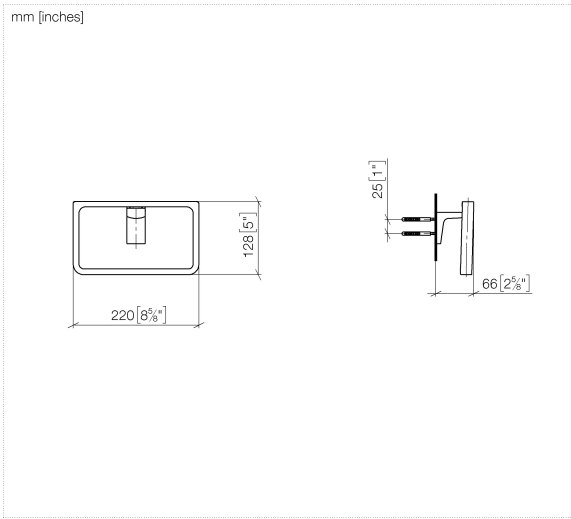

Towel ring - Matte Black

SERIES SPECIFIC

83 200 976 Product version from 4/1/2024

Towel ring - Matte Black

SERIES SPECIFIC

83 200 976 Product version from 4/1/2024

83 200 976 Product version from 4/1/2024

Spare parts list

No.	Item Number	Name	Quantity used	Delivery time
1	90 30 30 233 00 90	Attachment set -	1.00	14