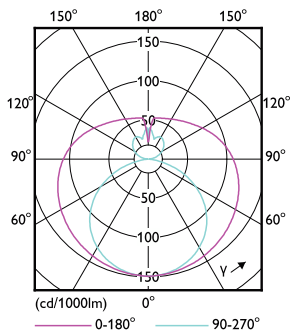

Light Distribution Diagram - CorePro LEDtube 1500mm UO 25.9W 830 T8