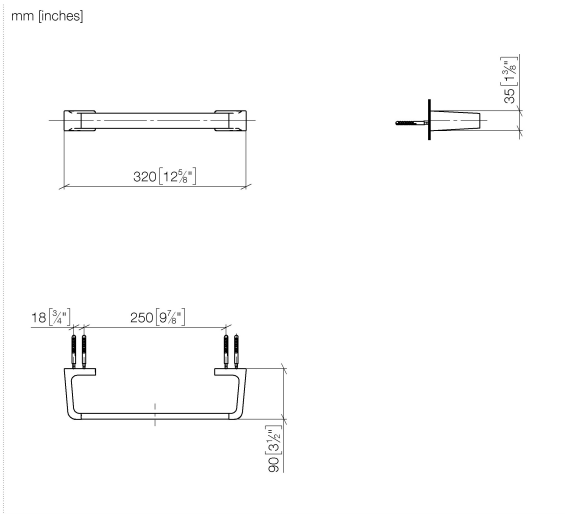

Bath grip - Matte Black

SERIES SPECIFIC

83 030 976 Product version from 4/1/2024

Bath grip - Matte Black

SERIES SPECIFIC

83 030 976 Product version from 4/1/2024

83 030 976 Product version from 4/1/2024

Spare parts list

No.	Item Number	Name	Quantity used	Delivery time
1	90 30 30 230 00 90	Attachment set -	2.00	14