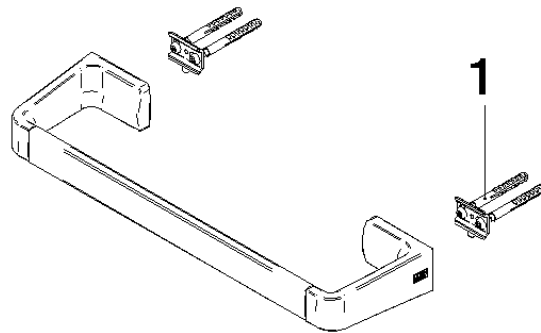

Bath grip - Matte Black

SERIES SPECIFIC

83 030 976 Product version from 4/1/2024

Bath grip - Matte Black

SERIES SPECIFIC

83 030 976 Product version from 4/1/2024

83 030 976 Product version from 4/1/2024

Spare parts list

No.	Item Number	Name	Quantity used	Delivery time
1	90 30 30 230 00 90	Attachment set -	2.00	14