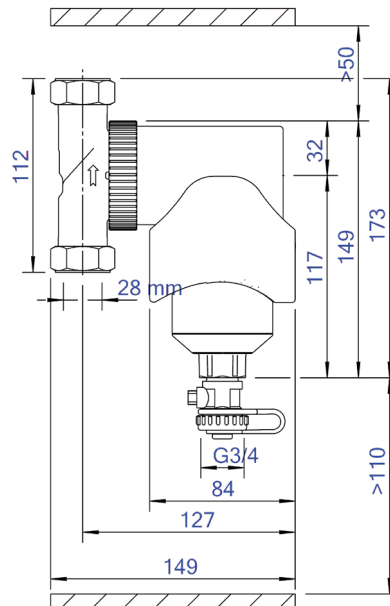

Product data sheet Spirotech

Product name

SpiroTrap MB3 -28mm -Magnet -Uni

Product properties

A brass dirt separator with magnet and a 22 mm - 2" universal connection

- Very small particles, from 5 μm (= 0.005 mm) are separated and removed
- Including a magnet for extra protection and high efficient removal of magnetite
- Dirt can be drained while the system is in operation
- No shut-off valves or bypass required
- Applicable with 50/50 Ethylene Glycol / Water (Volume)
- Constant low pressure drop
- Maintenance only takes a few seconds and is not a dirty job
- No unnecessary downtime
- Connection diameters from 22 mm - 2" (G2)

Article number

UE028WJ

Product image

Product dimensions

Product data sheet Spirotech

ETIM product data

Housing material	Brass	Suitable for open system	No
With drain valve	Yes	Suitable for closed system	Yes
Housing material quality	Other	Suitable for solar	No
Backwash filter	No	Whirl operating principle	No
Medium temperature (continuous)	0 - 110 °C	Negative pressure operating principle	No
Max. operating pressure	10 bar	With dismountable filter	No
KVS value [m ³ /h] at ΔP 1 bar	10.13 m ³ /h	Filter volume	0.39 l
Variable flow direction	Yes	Magnet operating principle	Yes
With insulation	No	Thrust operating principle	No
Separator type	Dirt	With automatic de-aerator	No
Connection	Compression ring	Partial flow principle	No
Model	Horizontal/vertical	Principle full flow with settling	Yes
Nominal diameter	Other	Cleaning possible during operation	Yes
Max. glycol mixture	50 %	With couplers	Yes
Suitable for heating	Yes	Inlet/outlet offset distance	0 mm
Suitable for cooling	Yes	Material of connection	Brass
Outer pipe diameter	28 mm	Material quality connection	Other
Construction length	112 mm	Flow-through capacity	0 - 2 m ³ /h
Article compression class	PN 10	Magnet location	External
Surface protection	Untreated		