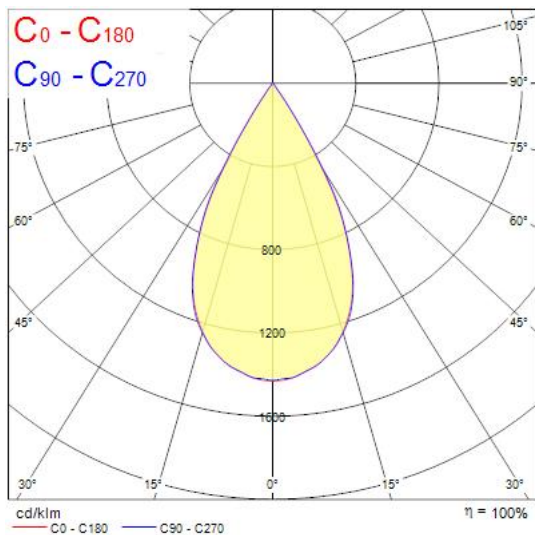

Concord

CONCORD BEACON 2700K SM WIDE O/B DIM WHITE 2062475

Correlated colour temperature (k)	2700
Light colour	Candlelight
CRI (Ra)	97
Colour Variation Initial (SDCM)	2
Beam Angle (°)	55
Photobiological Risk Group	RG1
Total power consumption (W)	18
Electrical protection	Class II
Control gear type	LED driver constant current
Dimmable	Yes
Minimum dimming level (%)	1
Housing colour	RAL 9016 - Traffic white / Bezel
IP rating	IP20
IK rating	IK02
Product EAN number	5025768624751
Warranty	5 years
Dimming method	Onboard pot
Useful luminous flux (#use)	1250

Photometry