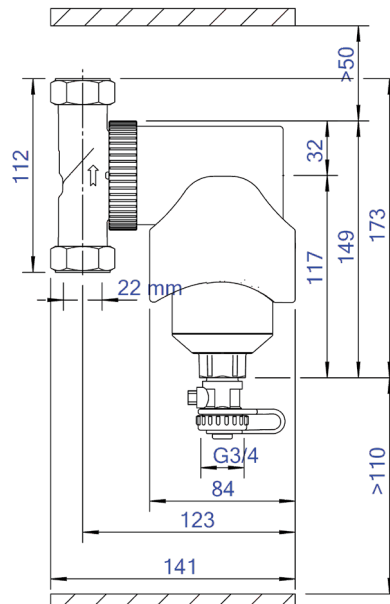

Product data sheet Spirotech

Product name

SpiroTrap MB3 -22mm -Magnet -Uni

Product properties

A brass dirt separator with magnet and a 22 mm - 2" universal connection

- Very small particles, from 5 μm (= 0.005 mm) are separated and removed
- Including a magnet for extra protection and high efficient removal of magnetite
- Dirt can be drained while the system is in operation
- No shut-off valves or bypass required
- Applicable with 50/50 Ethylene Glycol / Water (Volume)
- Constant low pressure drop
- Maintenance only takes a few seconds and is not a dirty job
- No unnecessary downtime
- Connection diameters from 22 mm - 2" (G2)

Article number

UE022WJ

Product image

Product dimensions

Product data sheet Spirotech

ETIM product data

Housing material	Brass	Suitable for open system	No
With drain valve	Yes	Suitable for closed system	Yes
Housing material quality	Other	Suitable for solar	No
Backwash filter	No	Whirl operating principle	No
Medium temperature (continuous)	0 - 110 °C	Negative pressure operating principle	No
Max. operating pressure	10 bar	With dismountable filter	No
KVS value [m ³ /h] at ΔP 1 bar	9.07 m ³ /h	Filter volume	0.36 l
Variable flow direction	Yes	Magnet operating principle	Yes
With insulation	No	Thrust operating principle	No
Separator type	Dirt	With automatic de-aerator	No
Connection	Compression ring	Partial flow principle	No
Model	Horizontal/vertical	Principle full flow with settling	Yes
Nominal diameter	Other	Cleaning possible during operation	Yes
Max. glycol mixture	50 %	With couplers	Yes
Suitable for heating	Yes	Inlet/outlet offset distance	0 mm
Suitable for cooling	Yes	Material of connection	Brass
Outer pipe diameter	22 mm	Material quality connection	Other
Construction length	92 mm	Flow-through capacity	0 - 1.3 m ³ /h
Article compression class	PN 10	Magnet location	External
Surface protection	Untreated		