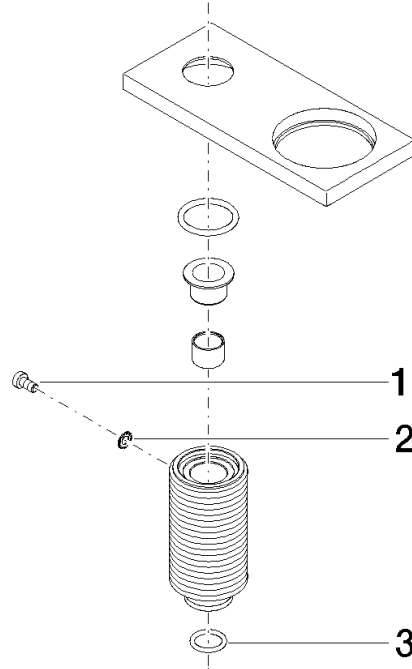

Cover 126 x 71 x 55 mm - Champagne (22kt Gold)

SPARE PARTS

90 27 78 024 00

Cover 126 x 71 x 55 mm - Champagne (22kt Gold)

SPARE PARTS

90 27 78 024 00

90 27 78 024 00

Parts for other finishes can be found here: [Chrome](#)

Spare parts list

No.	Item Number	Name	Quantity used	Delivery time
3	90 14 10 077 00 90	O-Ring EPDM 70 12,0 x 2,0 mm -	1.00	14
2	09 30 11 028 90	Mounting Serrated lock washer Ø 4,3 -	1.00	14
1	09 30 30 057 90	Mounting Cylinder head screw with hexagon socket with low profile M4 x 8 mm -	1.00	14