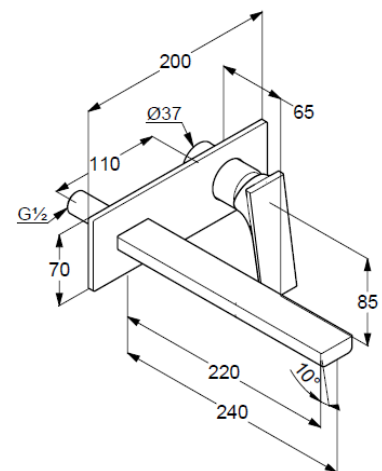

solid lever, metal

aerator, S-Pointer M24 PCA

flow rate at 3 bar 4,5 l/min.

fixed spout

EU taxonomy: max. 6 l/min. -

Substantial Contribution (SC) possible

Produktabbildung/ Product picture

Maßzeichnung/ Dimensional drawing