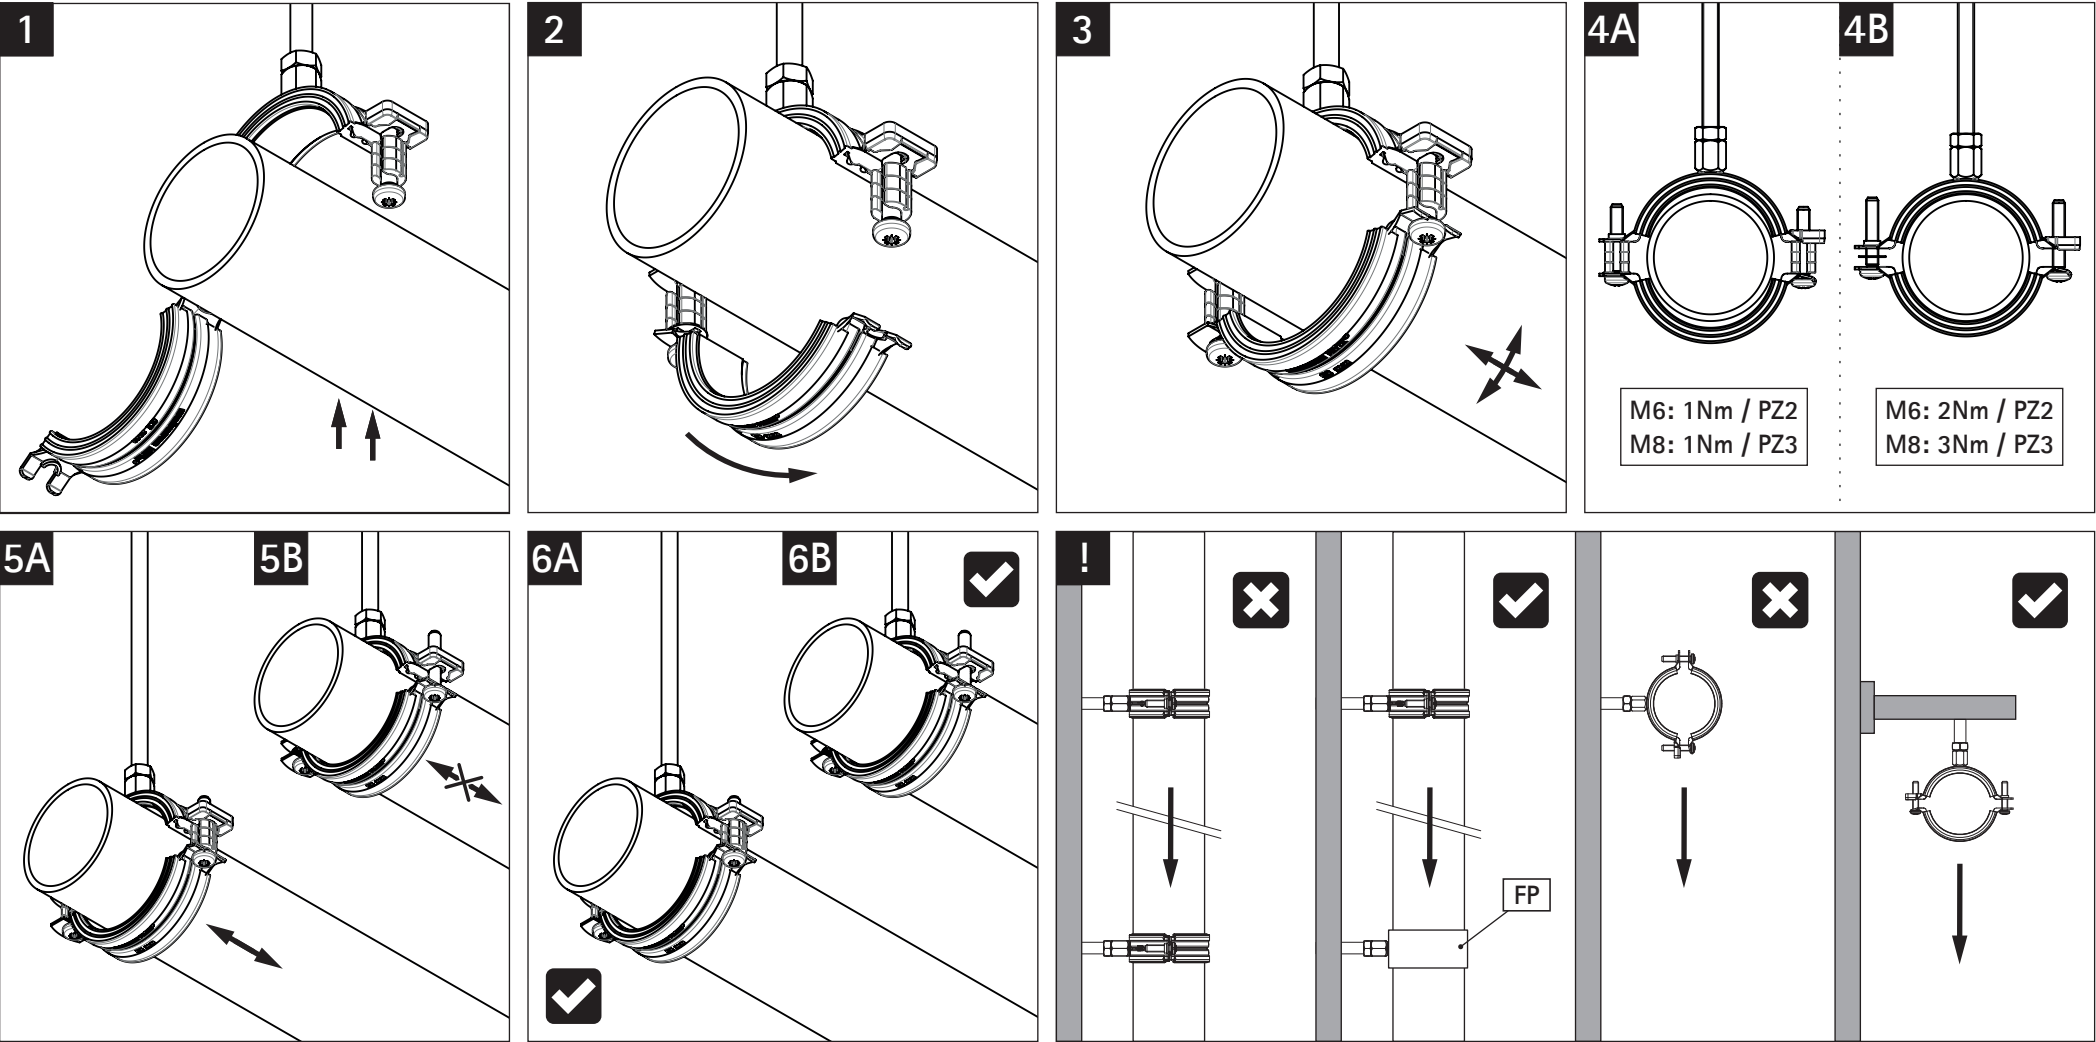

Instructions for use Walraven Bifix® G2 5000

Always install according to local regulations

FP = Fixed Point

J. van Walraven Holding B.V., Industrieweg 5, 3641 RK Mijdrecht, The Netherlands