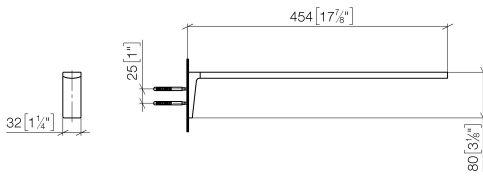

Towel bar 1-piece non-swivel - Matte Black

SERIES SPECIFIC

83 211 976 Product version from 4/1/2024

Towel bar 1-piece non-swivel - Matte Black

SERIES SPECIFIC

83 211 976 Product version from 4/1/2024

83 211 976 Product version from 4/1/2024

mm [inches]

83 211 976 Product version from 4/1/2024

Spare parts list

No.	Item Number	Name	Quantity used	Delivery time
1	90 30 30 243 00 90	Attachment set -	1.00	14