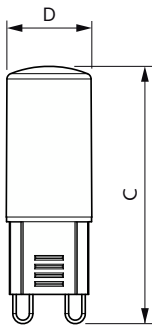

CorePro LEDcapsule MV - G9

Lampvorm	G9
Nettogewicht (per stuk)	0,009 kg
Keurmerken en classificaties	
Energie-efficiëntieklasse	E
Geschikt voor accentverlichting	Nee
Energieverbruik kWh/1.000 uur	4 kWh
EPREL-registratienummer	1932581
Conform EU RoHS-richtlijn	Ja
EyeComfort	Ja
Flikkerwaarde (PstLM)	1
Stroboscoopeffectwaarde (SVM)	0,4
Bereik omgevingstemperatuur	-20 tot +45 °C

Toepassingsomstandigheden

kan dit worden gebruikt in gesloten armaturen No

Maatschets