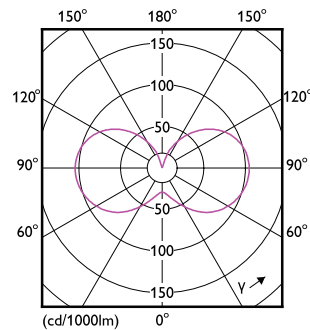

Product	D	C
CorePro LEDcapsule 3.7-40W ND G9 830	16 mm	52 mm

Light Distribution Diagram - CorePro LEDcapsule 3.7-40W ND G9 830

CorePro LEDcapsule MV - G9

Fotometrische gegevens

Spectral Power Distribution Colour - CorePro LEDcapsule 3.7-40W ND G9 830