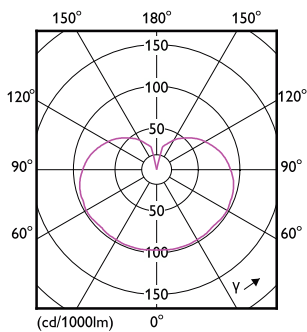

## Fotometrische gegevens

Light Distribution Diagram - CorePro LEDlinear ND 7-60W R7S 78mm830

Spectral Power Distribution Colour - CorePro LEDlinear ND 7-60W R7S 78mm830