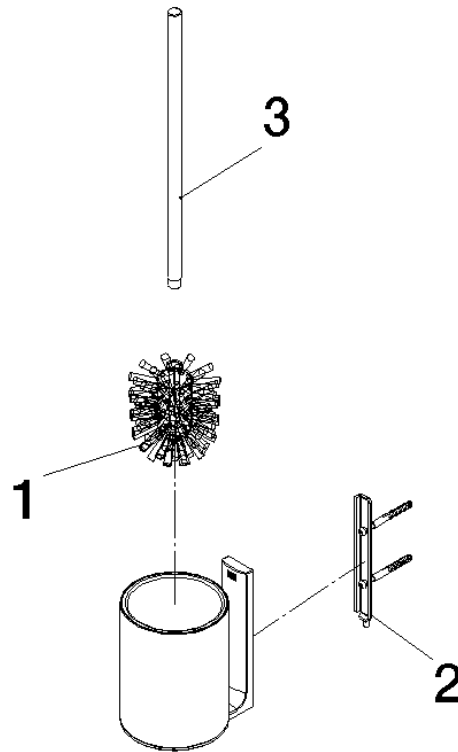

Toilet brush set - Matte Black

SERIES SPECIFIC

83 900 976 Product version from 4/1/2024

Toilet brush set - Matte Black

SERIES SPECIFIC

83 900 976 Product version from 4/1/2024

83 900 976 Product version from 4/1/2024

Spare parts list

No.	Item Number	Name	Quantity used	Delivery time
2	90 30 30 244 00 90	Attachment set -	1.00	14
1	90 18 50 601 00 90	Brush matte black -	1.00	14
3	90 20 97 507 00-33	Brush handle - Matte Black	1.00	40