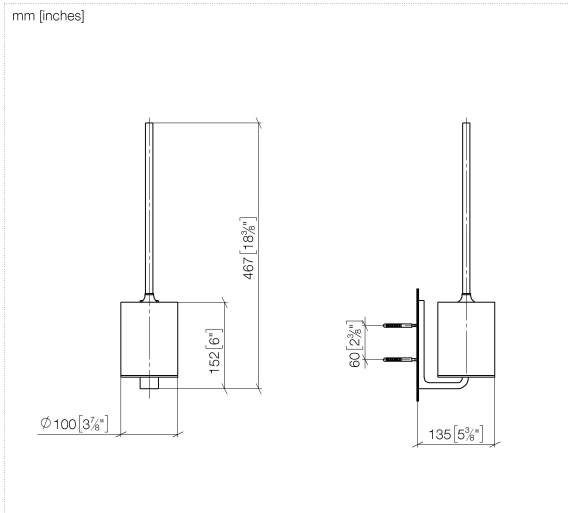

Toilet brush set - Matte Black

SERIES SPECIFIC

83 900 976 Product version from 4/1/2024

Toilet brush set - Matte Black

SERIES SPECIFIC

83 900 976 Product version from 4/1/2024

83 900 976 Product version from 4/1/2024

Spare parts list

No.	Item Number	Name	Quantity used	Delivery time
2	90 30 30 244 00 90	Attachment set -	1.00	14
1	90 18 50 601 00 90	Brush matte black -	1.00	14
3	90 20 97 507 00-33	Brush handle - Matte Black	1.00	40