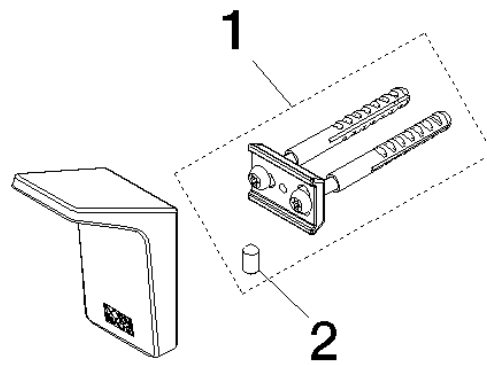

## Hooks - Matte Black

SERIES SPECIFIC

83 250 976 Product version from 4/1/2024

- width 32mm
- Height: 73 mm
- 43mm projection

Fits ELIO, ENO, LOT, MEM and TARA ULTRA

	Matte Black	83 250 976-33
	Chrome	83 250 976-00
	Brushed Platinum	83 250 976-06
	Dark Chrome	83 250 976-19
	Brushed Light Gold (PVD)	83 250 976-27
	Brushed Gold (PVD)	83 250 976-37
	Brushed Dark Brass (PVD)	83 250 976-39
	Brushed Bronze (PVD)	83 250 976-42
	Brushed Chrome	83 250 976-93
	Brushed Dark Platinum	83 250 976-99

### Spare parts list

No.	Item Number	Name	Quantity used	Delivery time
1	90 30 30 233 00 90	Attachment set -	1.00	14
2	04 31 11 113 00 90	Mounting Threaded pin M5 x 12 mm -	1.00	14