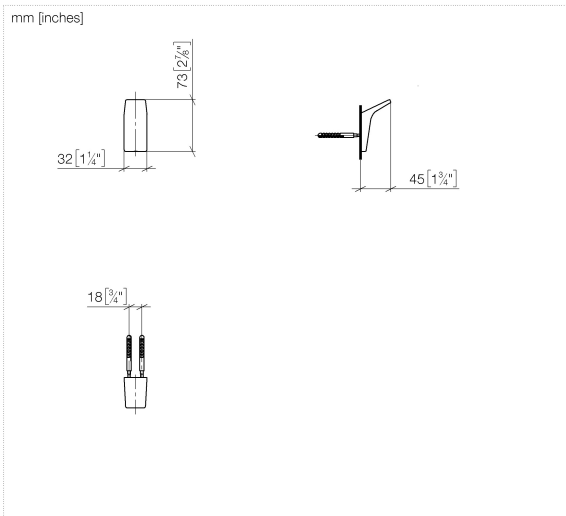

## Hooks - Matte Black

SERIES SPECIFIC

83 250 976 Product version from 4/1/2024

- width 32mm
- Height: 73 mm
- 43mm projection

Fits ELIO, ENO, LOT, MEM and TARA ULTRA

	Matte Black	83 250 976-33
	Chrome	83 250 976-00
	Brushed Platinum	83 250 976-06
	Dark Chrome	83 250 976-19
	Brushed Light Gold (PVD)	83 250 976-27
	Brushed Gold (PVD)	83 250 976-37
	Brushed Dark Brass (PVD)	83 250 976-39
	Brushed Bronze (PVD)	83 250 976-42
	Brushed Chrome	83 250 976-93
	Brushed Dark Platinum	83 250 976-99

83 250 976 Product version from 4/1/2024

83 250 976 Product version from 4/1/2024

Parts for other finishes can be found here: [Chrome](#)

### Spare parts list

No.	Item Number	Name	Quantity used	Delivery time
1	90 30 30 233 00 90	Attachment set -	1.00	14
2	04 31 11 113 00 90	Mounting Threaded pin M5 x 12 mm -	1.00	14