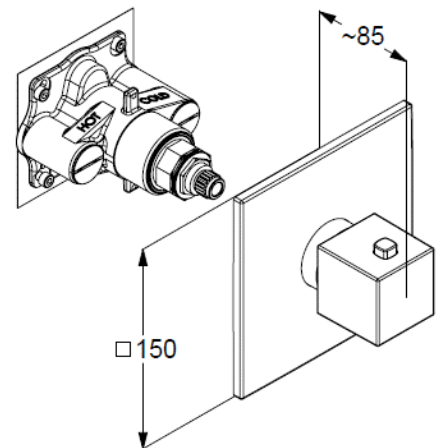

### KLUDI DECUS

concealed thermostatic fitting  
trim set with functional unit

Ref.: 54739N575

Finishes:

N5 Stainless Brushed Nickel PVD

Product description

Manufacturer KLUDI GmbH & Co. KG

Typ: KLUDI DECUS

concealed thermostatic fitting

Ref.: 54739N575

concealed thermostatic fitting  
for pre-installation set KLUDI SLIM.BOXX Ref.: 88022  
trim set with functional unit  
wall mounted  
cylindricity handle, metal  
without shutt-off-valve  
temperature handle with hot water safety at 40°C  
flow rate at 3 bar 40 l/min.  
with integrated back flow preventer

### Produktabbildung/ Product picture

### Maßzeichnung/ Dimensional drawing