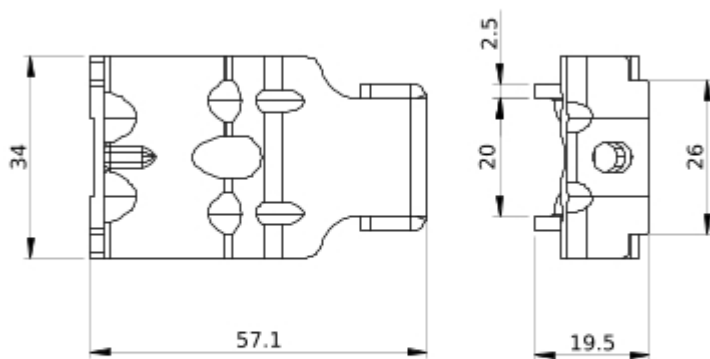

Complementair

beschrijving behuizing/ cel	Aan de wand gemonteerde kast Kast voor plaatsing op de vloer
net weight	0,54 kg
colour	Wit (RAL 9001)

Verpakkingseenheid

Unit Type of Package 1	PCE
Number of Units in Package 1	1
Package 1 Height	4,0 cm
Package 1 Width	6,0 cm
Package 1 Length	10,0 cm
Package 1 Weight	261,0 g
Unit Type of Package 2	S02
Number of Units in Package 2	20
Package 2 Height	15,0 cm
Package 2 Width	30,0 cm
Package 2 Length	40,0 cm
Package 2 Weight	5,514 kg

Technical Illustration

Dimensions

- All dimensions are approximate and are in
- Also see technical documentation.