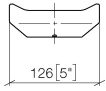

Hooks in two parts - Matte Black

SERIES SPECIFIC

83 256 976 Product version from 4/1/2024

- width 126mm
- Height: 46 mm
- 50mm projection

Fits ELIO, ENO, LOT, MEM and TARA ULTRA

	Matte Black	83 256 976-33
	Brushed Dark Brass (PVD)	83 256 976-39
	Brushed Bronze (PVD)	83 256 976-42

83 256 976 Product version from 4/1/2024

mm [inches]

83 256 976 Product version from 4/1/2024

Parts for other finishes can be found here: Brushed Dark Brass (PVD)

Spare parts list

No.	Item Number	Name	Quantity used	Delivery time
1	90 30 30 233 00 90	Attachment set -	1.00	14