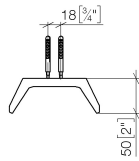

Hooks in two parts - Matte Black

SERIES SPECIFIC

83 256 976 Product version from 4/1/2024

- width 126mm
- Height: 46 mm
- 50mm projection

Fits ELIO, ENO, LOT, MEM and TARA ULTRA

	Matte Black	83 256 976-33
	Brushed Dark Brass (PVD)	83 256 976-39
	Brushed Bronze (PVD)	83 256 976-42

83 256 976 Product version from 4/1/2024

mm [inches]

83 256 976 Product version from 4/1/2024

Parts for other finishes can be found here: Brushed Dark Brass (PVD)

Spare parts list

No.	Item Number	Name	Quantity used	Delivery time
1	90 30 30 233 00 90	Attachment set -	1.00	14