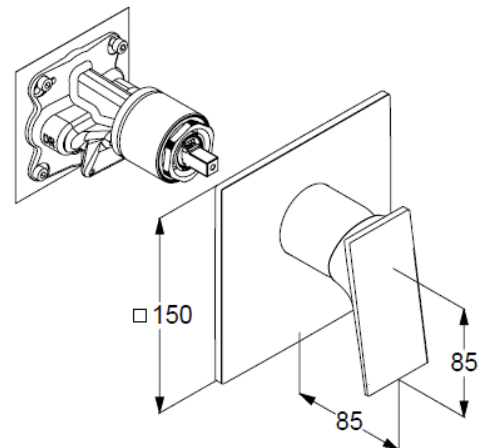

wall mounted

solid lever, metal

ceramic cartridge with hot water safety device

flow rate at 3 bar 28 l/min.

### Produktabbildung/ Product picture

### Maßzeichnung/ Dimensional drawing