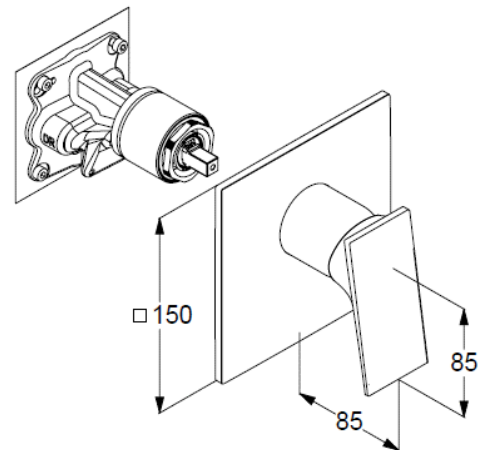

for pre-installation set KLUDI SLIM.BOXX Ref.: 88022

trim set with functional unit

wall mounted

solid lever, metal

ceramic cartridge with hot water safety device

flow rate at 3 bar 28 l/min.

## Produktabbildung/ Product picture

## Maßzeichnung/ Dimensional drawing