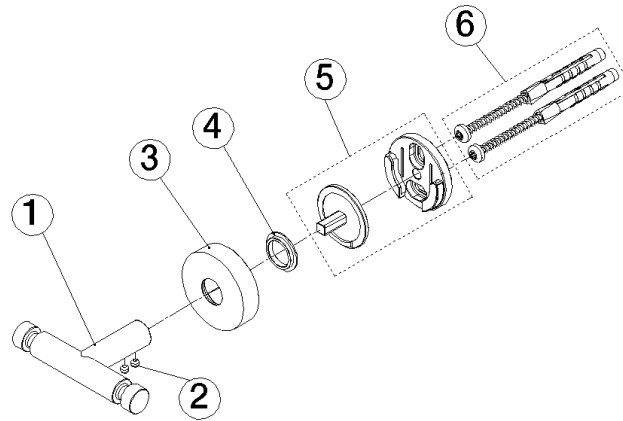

Hooks in two parts - Brushed Platinum

SERIES SPECIFIC

83 256 979 Product version from 11/1/2004

- width 80mm
- rosette Ø 40 mm
- 55mm projection

Fits ELIO, ENO, MEM, META SQUARE, SYNC and TARA ULTRA

	Brushed Platinum	83 256 979-06
	Chrome	83 256 979-00
	Dark Chrome	83 256 979-19
	Brushed Durabrass (23kt Gold)	83 256 979-28
	Matte Black	83 256 979-33
	Brushed Gold (PVD)	83 256 979-37
	Brushed Dark Brass (PVD)	83 256 979-39
	Brushed Bronze (PVD)	83 256 979-42
	Brushed Dark Bronze (PVD)	83 256 979-43
	Brushed Champagne (22kt Gold)	83 256 979-46
	Champagne (22kt Gold)	83 256 979-47
	Brushed Chrome	83 256 979-93
	Brushed Dark Platinum	83 256 979-99

83 256 979 Product version from 11/1/2004

mm [inches]

83 256 979 Product version from 11/1/2004

Parts for other finishes can be found here: Chrome

Spare parts list

No.	Item Number	Name	Quantity used	Delivery time
4	08 30 11 516 90	Ring Ø 20 x 3 mm -	1.00	14
2	90 31 11 038 00 90	Mounting Threaded pin with hexagon socket with cup point M4 x 3 mm -	2.00	14
3	08 27 97 500-06	Rosette Ø 40,5 x 11 mm - Brushed Platinum	1.00	20
1	05 18 60 519 01-06	Hooks double 78 x 13 x 47 mm - Brushed Platinum	1.00	20
6	05 30 31 025 00 90	Mounting Bolt Round head 4,5 x 60 mm -	1.00	14
5	05 17 97 501 01 90	Wall bracket + holder (square) 35 x 35 x 20 mm -	1.00	14