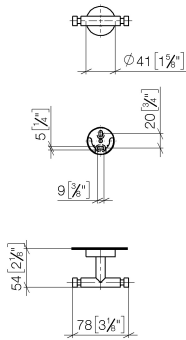

Hooks in two parts - Brushed Platinum

SERIES SPECIFIC

83 256 979 Product version from 11/1/2004

- width 80mm
- rosette Ø 40 mm
- 55mm projection

Fits ELIO, ENO, MEM, META SQUARE, SYNC and TARA ULTRA

	Brushed Platinum	83 256 979-06
	Chrome	83 256 979-00
	Dark Chrome	83 256 979-19
	Brushed Durabrass (23kt Gold)	83 256 979-28
	Matte Black	83 256 979-33
	Brushed Gold (PVD)	83 256 979-37
	Brushed Dark Brass (PVD)	83 256 979-39
	Brushed Bronze (PVD)	83 256 979-42
	Brushed Dark Bronze (PVD)	83 256 979-43
	Brushed Champagne (22kt Gold)	83 256 979-46
	Champagne (22kt Gold)	83 256 979-47
	Brushed Chrome	83 256 979-93
	Brushed Dark Platinum	83 256 979-99

83 256 979 Product version from 11/1/2004

mm [inches]

83 256 979 Product version from 11/1/2004

Parts for other finishes can be found here: Chrome

Spare parts list

No.	Item Number	Name	Quantity used	Delivery time
4	08 30 11 516 90	Ring Ø 20 x 3 mm -	1.00	14
2	90 31 11 038 00 90	Mounting Threaded pin with hexagon socket with cup point M4 x 3 mm -	2.00	14
3	08 27 97 500-06	Rosette Ø 40,5 x 11 mm - Brushed Platinum	1.00	20
1	05 18 60 519 01-06	Hooks double 78 x 13 x 47 mm - Brushed Platinum	1.00	20
6	05 30 31 025 00 90	Mounting Bolt Round head 4,5 x 60 mm -	1.00	14
5	05 17 97 501 01 90	Wall bracket + holder (square) 35 x 35 x 20 mm -	1.00	14