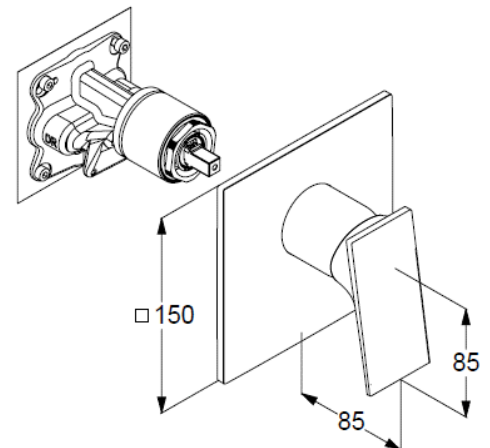

Typ: KLUDI DECUS

concealed single lever shower mixer

Ref.: 54755N175

concealed shower mixer

single lever mixer

trim set without pre-installation set

for pre-installation set KLUDI SLIM.BOX Ref.: 88022

trim set with functional unit

wall mounted

solid lever, metal

ceramic cartridge with hot water safety device

flow rate at 3 bar 28 l/min.

Produktabbildung/ Product picture

Maßzeichnung/ Dimensional drawing

Durchfluss/ Flow rate