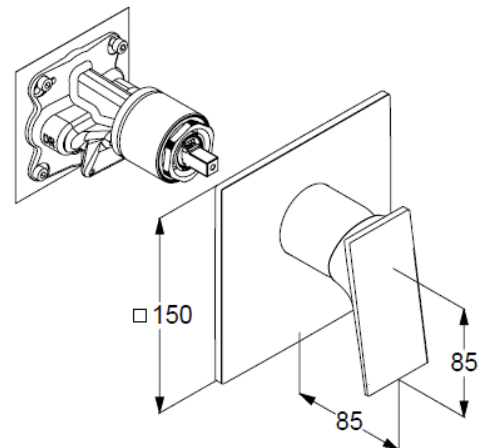

Typ: KLUDI DECUS

concealed single lever shower mixer

Ref.: 54755N275

concealed shower mixer

single lever mixer

trim set without pre-installation set

for pre-installation set KLUDI SLIM.BOXX Ref.: 88022

trim set with functional unit

wall mounted

solid lever, metal

ceramic cartridge with hot water safety device

flow rate at 3 bar 28 l/min.

Produktabbildung/ Product picture

Maßzeichnung/ Dimensional drawing

Durchfluss/ Flow rate