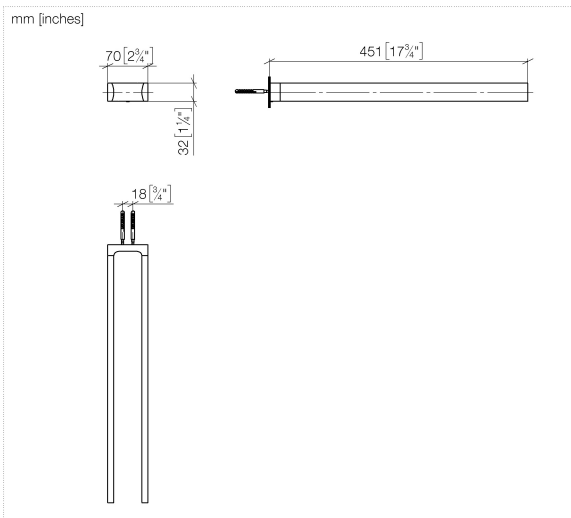

Towel bar in two parts non-swivel - Matte Black

SERIES SPECIFIC

83 210 976 Product version from 4/1/2024

Towel bar in two parts non-swivel - Matte Black

SERIES SPECIFIC

83 210 976 Product version from 4/1/2024

83 210 976 Product version from 4/1/2024

Spare parts list

No.	Item Number	Name	Quantity used	Delivery time
1	90 30 30 233 00 90	Attachment set -	1.00	14