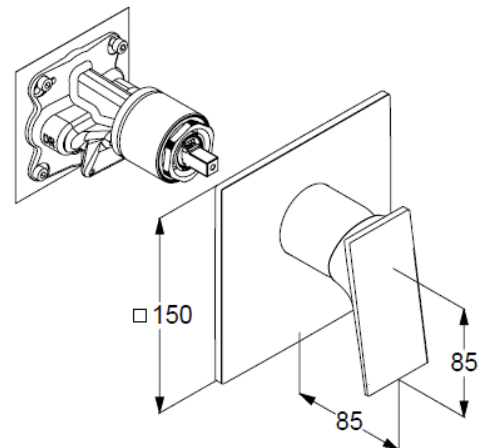

Typ: KLUDI DECUS

concealed single lever shower mixer

Ref.: 54755N575

concealed shower mixer

single lever mixer

trim set without pre-installation set

for pre-installation set KLUDI SLIM.BOXX Ref.: 88022

trim set with functional unit

wall mounted

solid lever, metal

ceramic cartridge with hot water safety device

flow rate at 3 bar 28 l/min.

Produktabbildung/ Product picture

Maßzeichnung/ Dimensional drawing

Durchfluss/ Flow rate