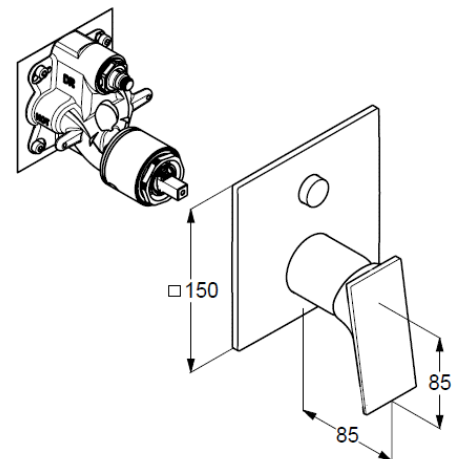

wall mounted

PUSH&SWITCH diverter

automatic diverter: shower/bath

solid lever, metal

ceramic cartridge with hot water safety device

flow rate bath at 3 bar 28 l/min.

flow rate shower at 3 bar 24 l/min.

### Produktabbildung/ Product picture

### Maßzeichnung/ Dimensional drawing