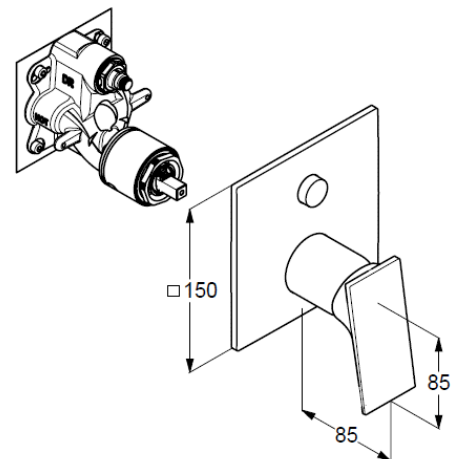

Typ: KLUDI DECUS

concealed single lever bath-and shower mixer

Ref.: 54759N175

concealed bath-shower mixer

single lever mixer

trim set without pre-installation set

for pre-installation set KLUDI SLIM.BOX Ref.: 88022

trim set with functional unit

wall mounted

PUSH&SWITCH diverter

automatic diverter: shower/bath

solid lever, metal

ceramic cartridge with hot water safety device

flow rate bath at 3 bar 28 l/min.

flow rate shower at 3 bar 24 l/min.

Produktabbildung/ Product picture

Maßzeichnung/ Dimensional drawing

Durchfluss/ Flow rate