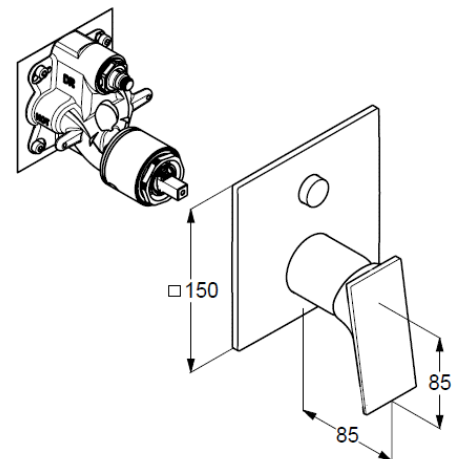

Typ: KLUDI DECUS

concealed single lever bath-and shower mixer

Ref.: 54759N275

concealed bath-shower mixer

single lever mixer

trim set without pre-installation set

for pre-installation set KLUDI SLIM.BOX Ref.: 88022

trim set with functional unit

wall mounted

PUSH&SWITCH diverter

automatic diverter: shower/bath

solid lever, metal

ceramic cartridge with hot water safety device

flow rate bath at 3 bar 28 l/min.

flow rate shower at 3 bar 24 l/min.

Produktabbildung/ Product picture

Maßzeichnung/ Dimensional drawing

Durchfluss/ Flow rate